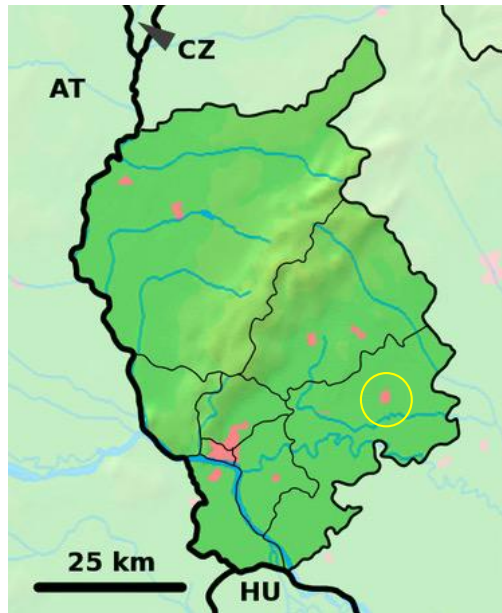

Senec

Slovakia

Senec

Slovakia

Bratislava region

District town Senec

Senec

20.000 inhabitants

38,71 km² areal

148 m elevation

20 + restaurants

70 + pubs and bars

Senec

Townhall

Museum

Senec

Hotel Dolphín

Senec

Hotel Senec

Senec

Hotel Senec

Senec

Aquaparc

Senec